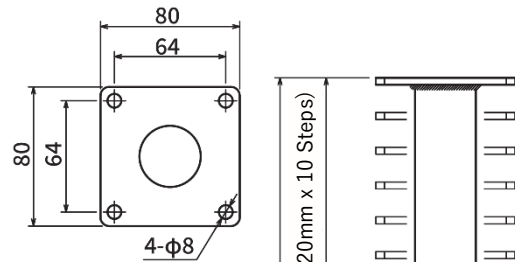

## Specifications

Height range (Height: 520mm ~ 720mm)

Color

Black

Stroke

2-M8x(P=1.25)

For details please contact our staff.

Dimensional data not binding.