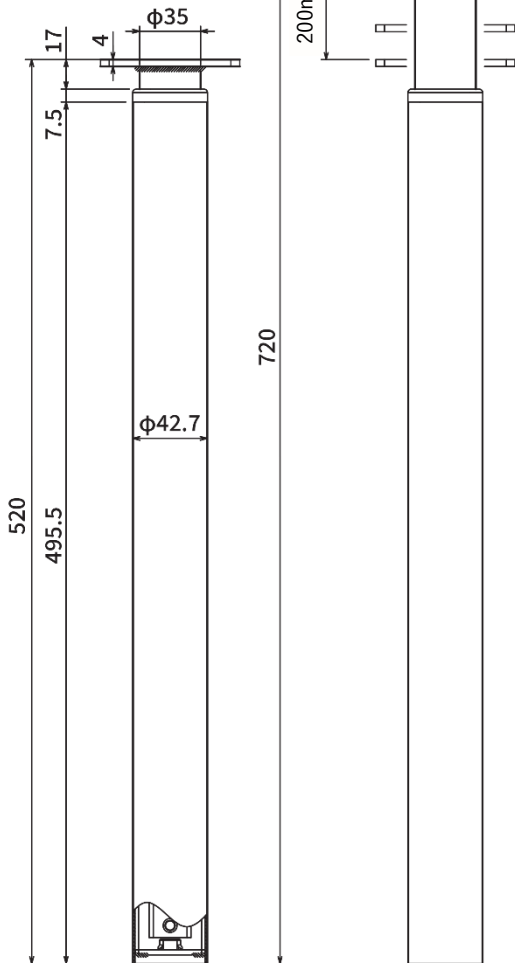

# Table Leg\_KVSI 520

## Specifications

Height range (Height: 520mm ~ 720mm)

Color

Black

Stroke

2-M8x(P=1.25)

For details please contact our staff.

Dimensional data not binding.