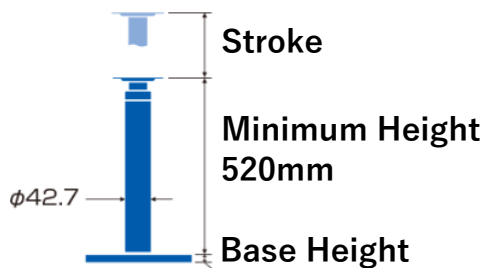

## Specifications

Height range (Height: 520mm ~ 720mm)

Color

Black

Stroke

2-M8x(P=1.25)

For details please contact our staff.

Dimensional data not binding.