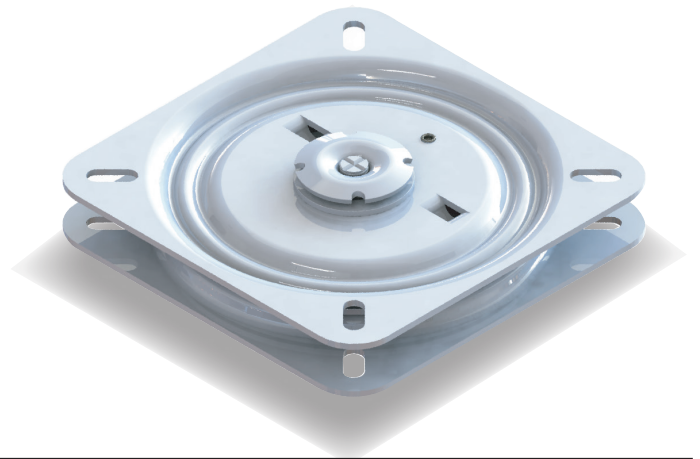

SWIVEL (AUTO-RETURN)

KOYO Corporation
<http://www.koyogear.com>
 Email: info@koyoeng.co.jp

MODEL:SWL-AR

NEW

Returning to the original position with the help of an integrated spring.

PRODUCT FEATURES

Not necessary to return manually.

Neatly aligned chairs.

A clean look at any time.

PRODUCT SPECIFICATION

DURABILITY TEST / 10,000cycles ※ 1

(※ 1) Full range of operation 180° (90° to the left and to the right) five times per minute.

Model No.	Model	Durability	Weight/pc	Pcs/Carton	Weight/Carton	Movable Range	L×W×H / Carton
116056	SWL-AR	150kg/pc	1.8kg	12	22kg	LEFT & RIGHT 90° EACH	260×325×200