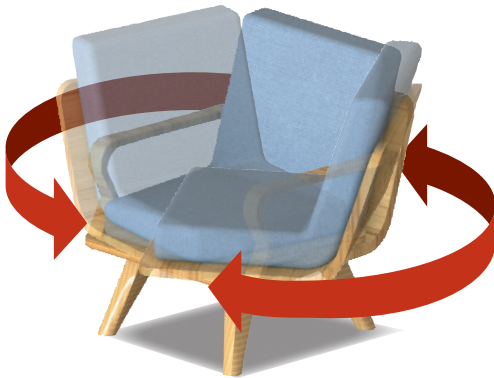

SWIVEL (AUTO-RETURN)

KOYO Corporation
<http://www.koyogear.com>
 Email: info@koyoeng.co.jp

MODEL:SWL-AR

NEW

Returning to the original position with the help of an integrated spring.

PRODUCT FEATURES

Not necessary to return manually.

Neatly aligned chairs.

A clean look at any time.

PRODUCT SPECIFICATION

DURABILITY TEST / 10,000cycles ※ 1

(※ 1) Full range of operation 180° (90° to the left and to the right) five times per minute.

Model No.	Model	Durability	Weight/pc	Pcs/Carton	Weight/Carton	Movable Range	L×W×H / Carton
116056	SWL-AR	150kg/pc	1.8kg	12	22kg	LEFT & RIGHT 90° EACH	260×325×200