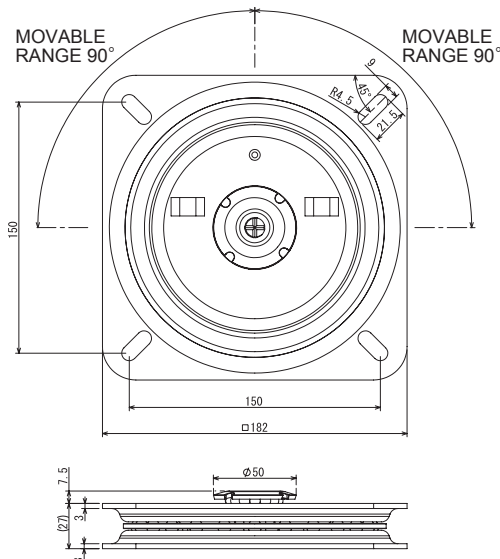

Neatly aligned chairs.

A clean look at any time.

PRODUCT SPECIFICATION

DURABILITY TEST / 10,000cycles ※ 1

(※ 1) Full range of operation 180° (90° to the left and to the right) five times per minute.

Model No.	Model	Durability	Weight/pc	Pcs/Carton	Weight/Carton	Movable Range	L×W×H / Carton
116056	SWL-AR	150kg/pc	1.8kg	12	22kg	LEFT & RIGHT 90° EACH	260×325×200