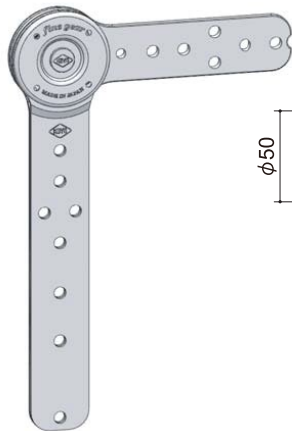

# LONG ARM TYPE

(MODEL e.g)

IS250-L-12-90

This model can meet the requirement of the chair / sofa frame where the longer arm is needed.

FINISH : Unichrome plating

## PACKING SPEC

	PCS / Carton	Weight / PC	Weight / Carton	L x W x H / Carton (mm)
IS250-L-12-90	50	0.37kg	19kg	250 x 150 x 330