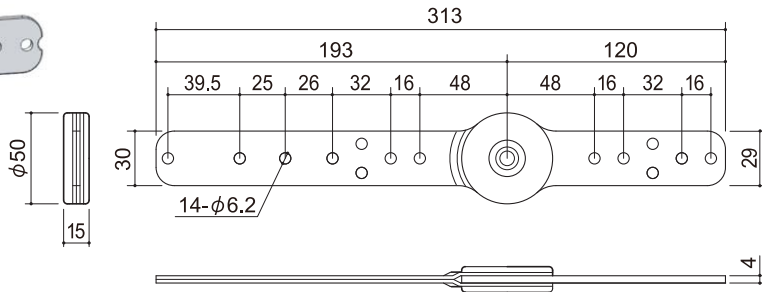

# LONG ARM TYPE

(MODEL e.g)

IS250-L-12-90

This model can meet the requirement of the chair / sofa frame where the longer arm is needed.

FINISH : Unichrome plating

## PACKING SPEC

	PCS / Carton	Weight / PC	Weight / Carton	L x W x H / Carton (mm)
IS250-L-12-90	50	0.37kg	19kg	250 x 150 x 330